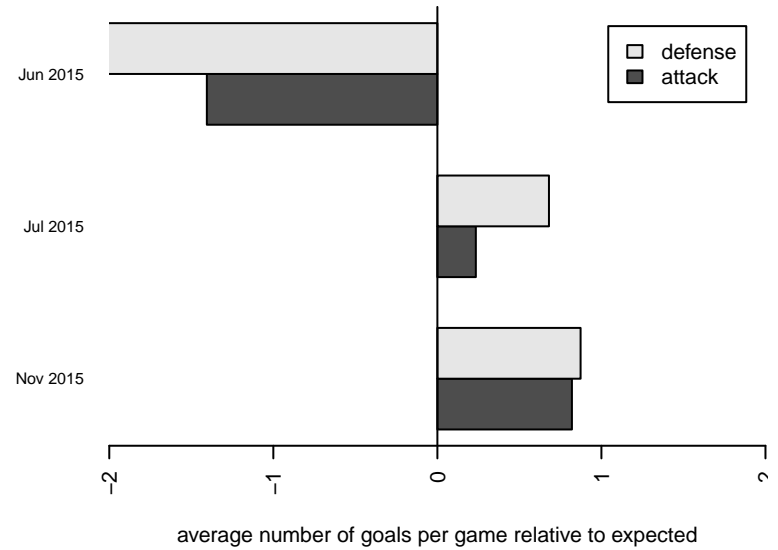

**LA Galaxy SB Elite G99**  
 Dots are actual minus expected GF (blue circles) and GA (red triangles).  
 Blue line is smoothed change in attack strength. Red is smoothed change in defense strength.

**attack and defense variance (black dot)  
relative to other teams  
and top 10 in region**

**attack and defense rating  
relative to others at age  
and all opponents in last 13 months**

**attack and defense rating  
relative to others at age  
and all opponents in last 13 months**

**Performance relative to 13 month average**

**Performance relative to 13 month average**

Distribution of opponents  
 Red = Lose zone, Blue = Win zone, Green = Even  
 Black line separates win/lose zones

lot. A=Neither has attack advantage, B=Opponent has both attack and defense advantage, C=Opponent has both attack and defense disadvantage, D=Both have