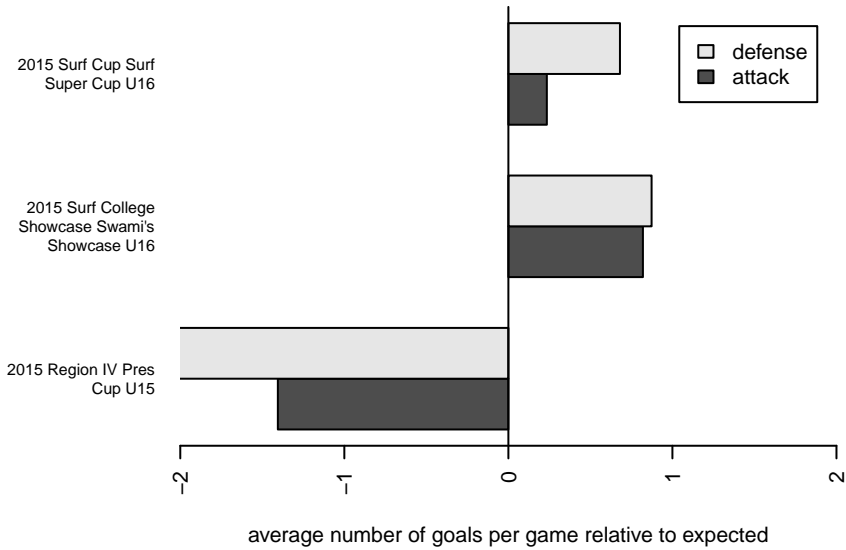

**LA Galaxy SB Elite G99**  
 Dots are actual minus expected GF (blue circles) and GA (red triangles).  
 Blue line is smoothed change in attack strength. Red is smoothed change in defense strength.

**attack and defense variance (black dot)  
relative to other teams  
and top 10 in region**

**attack and defense rating  
relative to others at age  
and all opponents in last 13 months**

**attack and defense rating  
relative to others at age  
and all opponents in last 13 months**

**Performance relative to 13 month average**

**Performance relative to 13 month average**

Distribution of opponents  
 Red = Lose zone, Blue = Win zone, Green = Even  
 Black line separates win/lose zones

lot. A=Neither has attack advantage, B=Opponent has both attack and defense advantage, C=Opponent has both attack and defense disadvantage, D=Both have